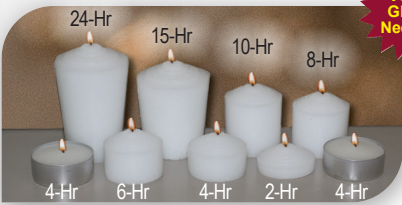

Quality Votives & Tealights*

Description	Number	Case Pack	Gross/Pallet
2-Hr. Straight Side	270050	4 Gross	280
4-Hr. Straight Side	271000	3 Gross	210
6-Hr. Straight Side	271100	3 Gross	210
8-Hr. Straight Side	271200	2 Gross	140
10-Hr. Straight Side	271300	2 Gross	140
15-Hr. Tapered	271400	1 Gross	60
24-Hr. Tapered	271600	1 Gross	60
4-Hr Aluminum Tealights	263000	4 Gross	N/A

3-Day, 4-Day, 5-1/2 -Day