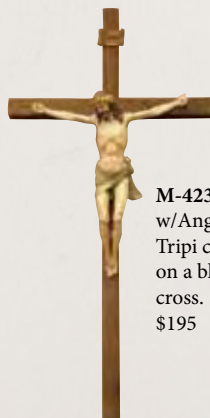

M-88 walnut w/
Demetz risen
Christ corpus on
a modern style
cross. 20”h
$215

M-423 walnut
w/Angelia
Tripi corpus
on a block
cross. 20”h
$195