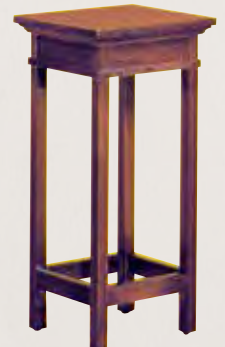

341 Credence Table w/a shelf and an
almond color laminate top.
20" w x 13" d, 30" h \$950 *(shown)*
341B Credence Table w/oak top \$950

4400 Offertory Table
24" w x 16" d, 30" h \$950
4450 Offertory Table
40" w x 16" d, 30" h \$1,220
(not shown)

348 Pedestal
16" w x 16" d, 36" h \$1,020

392 Offertory Table
28" w x 18" d, 32" h \$1,455

346 Credence Table w/solid
oak top and frame. 40" w x
18" d, 30" h \$1,385
346A Credence Table 48" w x
24" d, 30" h \$1,780