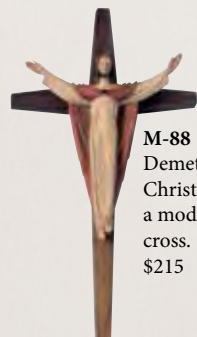

M-88 walnut w/
Demetz risen
Christ corpus on
a modern style
cross. 20”h
$215