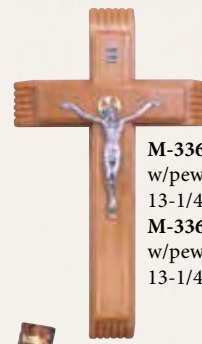

M-336 walnut w/pewter corpus. 13-1/4" h $205
M-336E cherry w/pewter corpus. 13-1/4" h $195