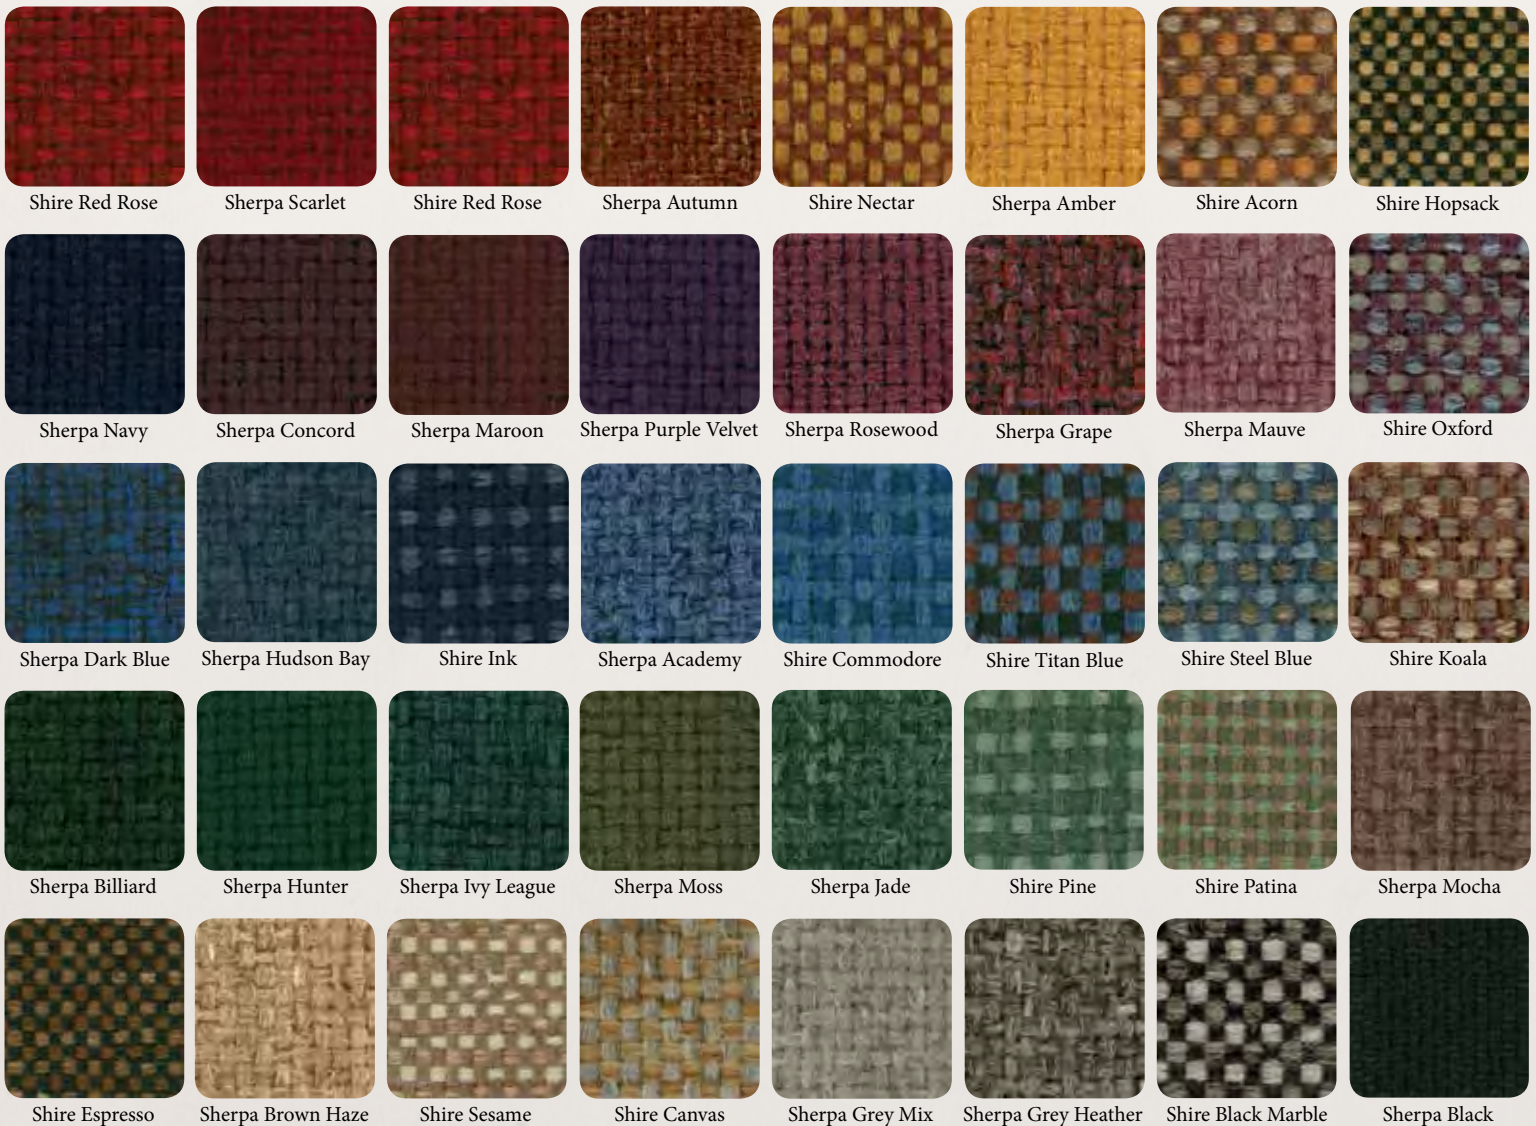

Fabrics

Please Note: Actual fabric could exhibit some variation in tone due printing procedures and no guarantee can be made of an exact match.

Actual fabric samples are available upon request. Additional fabrics are available upon request.