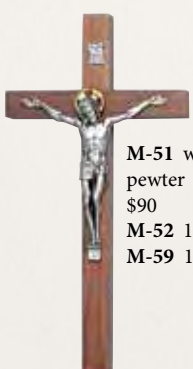

M-43 walnut
w/silver
plated corpus.
12”h $140

M-51 walnut w/
pewter corpus. 8”h
$90
M-52 10”h $95
M-59 12”h $100