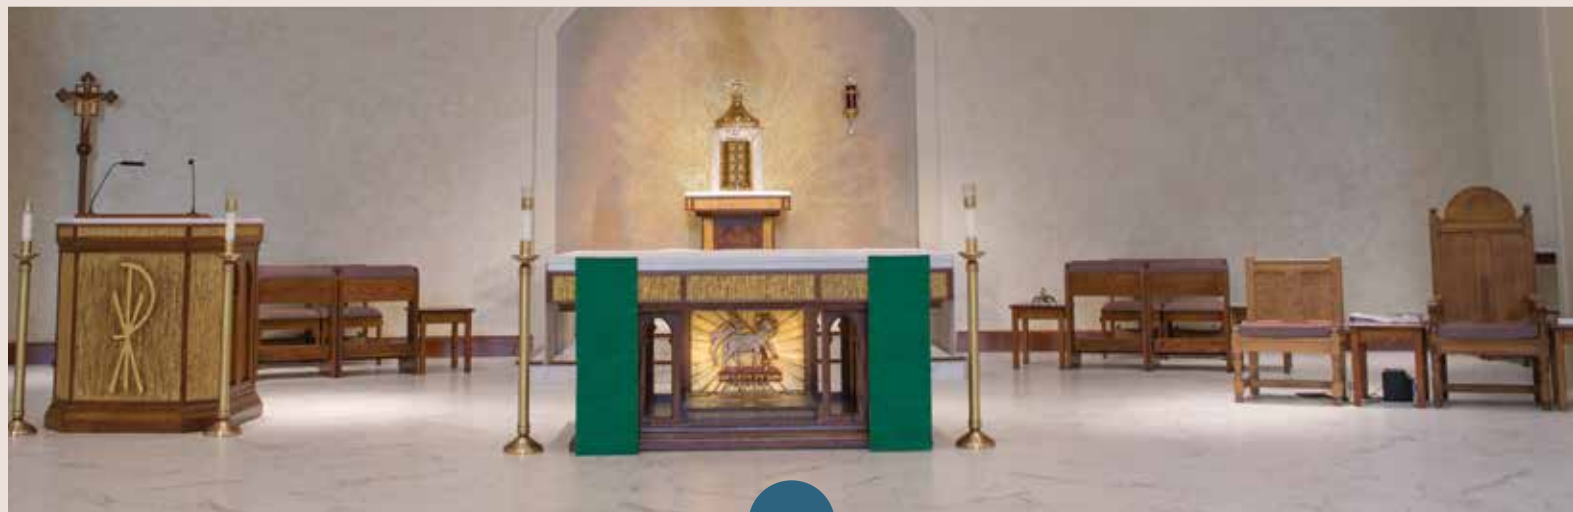

While William's grandson Donald Jr. sold the business in 1984, we still operate as a family business, with several of our dedicated craftsmen serving for over 30 years. William Woerner once stated, "I'd rather take a loss than let a piece of work go out of the shop before it's just right." We still keep that sentiment at the core of our business, and carry on in the tradition of handcrafting quality products that will last for generations.

US Manufacturer

Contents

Wood Finishes _____	02	Confessional Screens _____	20
Fabrics _____	02	Sacristy Furniture _____	20
Fonts _____	03	Hymn Boards _____	20
Pulpits _____	04 - 05	Unfinished Furniture _____	21 - 22
Missal Stands _____	05	Pews _____	23 - 25
Lecterns _____	05 - 06	Pew Accessories _____	25
Acrylic Furniture _____	07 - 08	Portable Pews & Benches _____	26
Altars & Communion Tables _____	09 - 10	Narthex Furnishings _____	26
Flexible Seating _____	11 - 12	Funeral Furniture _____	27
Celebrant & Sanctuary Seating _____	13 - 14	Ossuaries & Memorial Stands _____	28
Pedestals, Stands, & Tables _____	15 - 16	Urns _____	28
Prie Dieu Kneelers _____	17 - 18	Wall Mounted Pedestals _____	28
Ambries _____	19	Sick Call Sets _____	29
Tabernacles _____	19	Crosses & Crucifixes _____	29 - 30
Offering Boxes _____	19