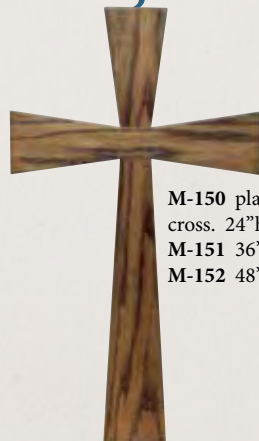

Church, Chapel, & Classroom

M-110 plain walnut, beveled cross. 10" h \$60
M-112 12" h \$60
M-115 15" h \$70
M-120 20" h \$80

M-127 plain oak, beveled cross. 24" h \$130
M-128 36" h \$220
M-129 48" h \$345
M-130 60" h \$525
M-131 72" h \$815
M-132 84" h \$1,085
M-133 96" h \$1,380