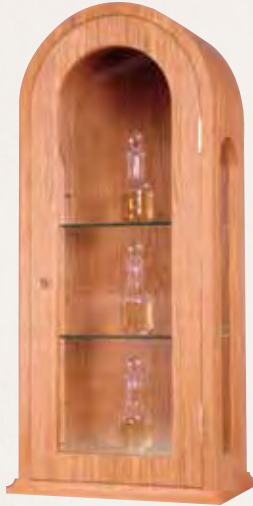

Ambries

709 Ambry w/glass panels, glass shelves, and a brass lock. 16" w x 9" d, 35" h \$4,865
(Christal Set not included)

727 Ambry Solid oak w/glass panels and adjustable wood or glass shelves, w/a brass lock. 17" w x 10" d, 31" h \$4,045