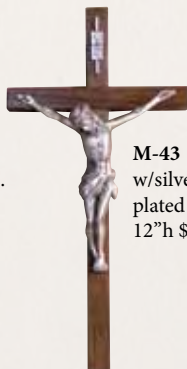

M-28 walnut w/
gold sprayed corpus.
10”h $75
M-30 12”h $80
M-50 15”h $100

M-43 walnut
w/silver
plated corpus.
12”h $140