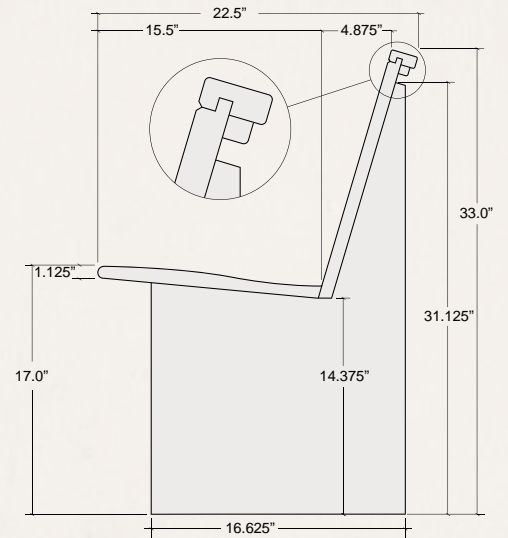

Pews Bodies

Pew seats, backs and ends can be manufactured in various combinations to meet your specific requirements. We offer three basic pew body designs which follow:

101 Solid wood seat and back

Seats are machined from 6/4 lumber (1.50" raw lumber thickness). Final thickness will be approximately 1-3/16". Seats have a scooped out contoured area for comfort. Boards are glued up with tongue and groove construction. Seats are reinforced underneath with a 1.5" thickness x 2.5" height lateral brace.