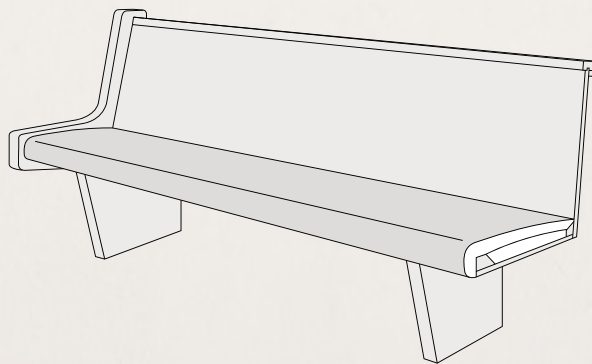

102 Padded seat and wood back

Seats are manufactured with a .75" veneer core plywood base with solid poplar rails across the front and back for support and anchoring. Foam is 4" thickness with 2.6# density and 45 - 48# compression ratio. Many fabrics are available for a covering.