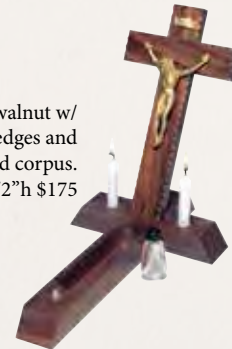

M-500 walnut w/gold sprayed corpus. 13-1/4" h $175
M-502E cherry w/gold sprayed corpus. 13-1/4" h $170

M-602 walnut w/scalloped edges and gold sprayed corpus. 11-1/2" h $175

Standing Crucifixes