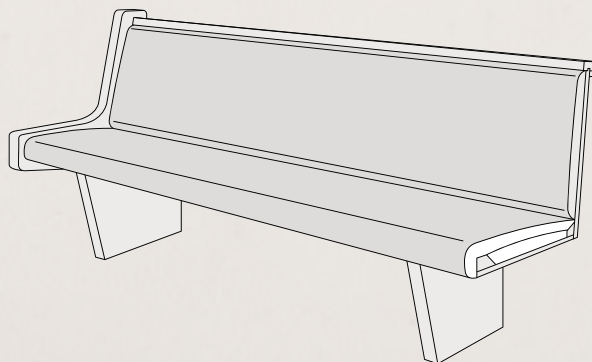

103 Padded seat and back

Seats are manufactured with a .75" veneer core plywood base with solid poplar rails across the front and back for support and anchoring. Foam is 4" thickness with 2.6# density and 45 - 48# compression ratio. Many fabrics are available for a covering.