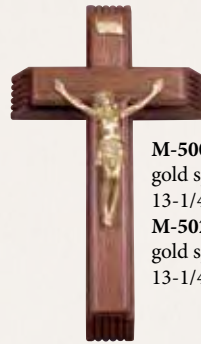

Sick Call Sets

Candles and holy water bottle are included with all the Sick Call Sets. The candles and bottles are fitted to a special storage area in the back of the cross. Candles should be lit for sick calls in the home and whenever the Blessed Sacrament is brought to the home. Beeswax candles, and holy water bottle included.

Standing Crucifixes

Church, Chapel, & Classroom