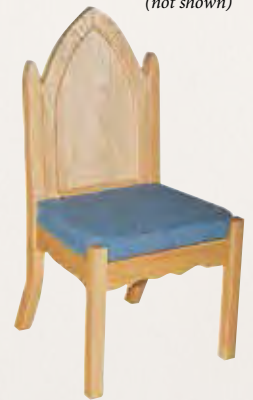

972S Celebrant Chair 21" w x 21" d, 42" h
$2,700 *(shown w/Reversible cushion)*

US Manufacturer