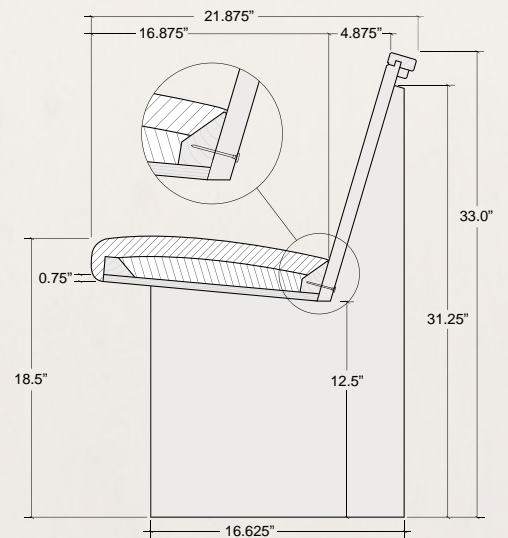

102 Padded seat and wood back

Seats are manufactured with a .75" veneer core plywood base with solid poplar rails across the front and back for support and anchoring. Foam is 4" thickness with 2.6# density and 45 - 48# compression ratio. Many fabrics are available for a covering.