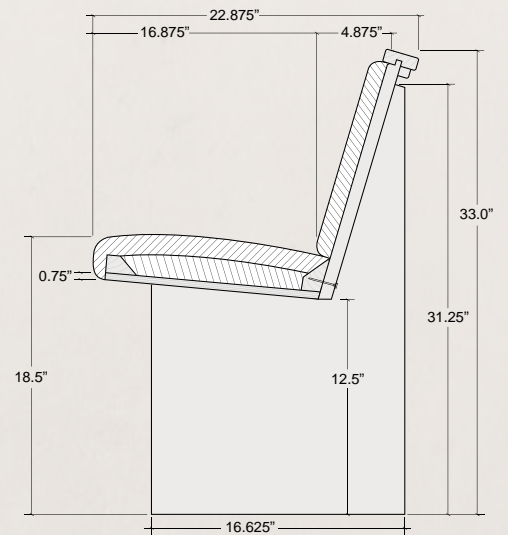

103 Padded seat and back

Seats are manufactured with a .75" veneer core plywood base with solid poplar rails across the front and back for support and anchoring. Foam is 4" thickness with 2.6# density and 45 - 48# compression ratio. Many fabrics are available for a covering.