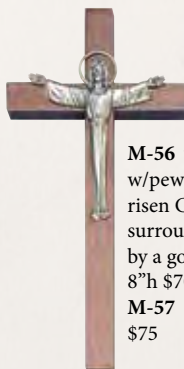

M-97 walnut
w/ivory
stoneware
corpus on a
beveled cross.
20”h \$195

M-28 walnut w/
gold sprayed corpus.
10”h \$75
M-30 12”h \$80
M-50 15”h \$100

M-43 walnut
w/silver
plated corpus.
12”h \$140

M-51 walnut w/
pewter corpus. 8”h
\$90
M-52 10”h \$95
M-59 12”h \$100