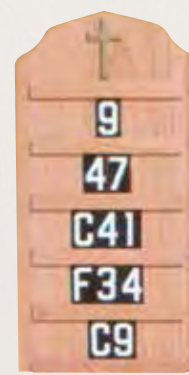

4296 Hymn Board w/stand. 15" w x 78" h $1,110 (not shown)
4296T Hanging Hymn Board w/o the stand for wall mounting. 15" w x 30" h $775

Numbers and Letters

Note: These sets fit the 4290, 4290T, 4296, and 4296T Hymn Boards

- **4290N Set of Numbers (0-9)**
  2" w x 3-1/2" h $50
- **4290L Set of Letters (A-Z)**
  2" w x 3-1/2" h $55