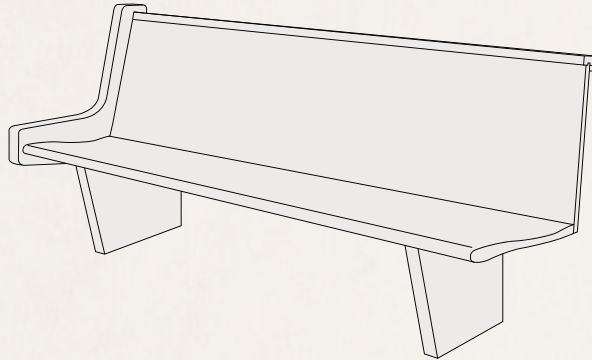

Pews Bodies

Pew seats, backs and ends can be manufactured in various combinations to meet your specific requirements. We offer three basic pew body designs which follow:

101 Solid wood seat and back

Seats are machined from 6/4 lumber (1.50" raw lumber thickness). Final thickness will be approximately 1-3/16". Seats have a scooped out contoured area for comfort. Boards are glued up with tongue and groove construction. Seats are reinforced underneath with a 1.5" thickness x 2.5" height lateral brace.