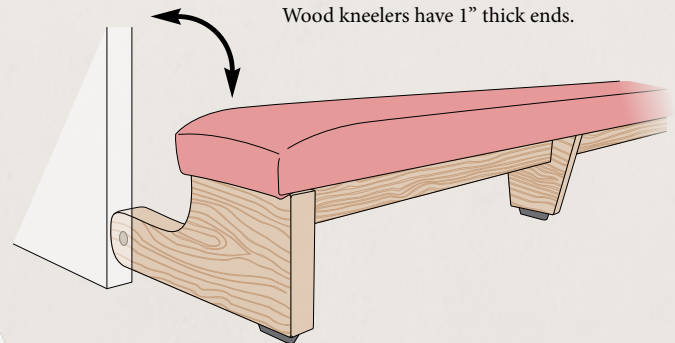

Silver Vein

Scroll

Wrought Iron

Harvest

Wood kneelers have 1" thick ends.

1-1/4" 6# density foam over a 3/4" plywood cushion board. Standard depth on kneeler pads is 5" with a height from the floor of 7-3/8".