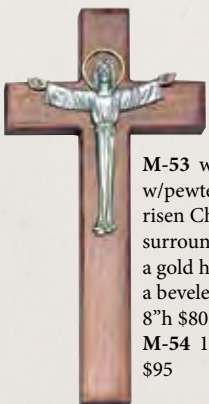

M-423 walnut
w/Angelia
Tripi corpus
on a block
cross. 20”h
$195

M-53 walnut
w/pewter
risen Christ
surrounded by
a gold halo on
a beveled cross.
8”h $80
M-54 10”h
$95